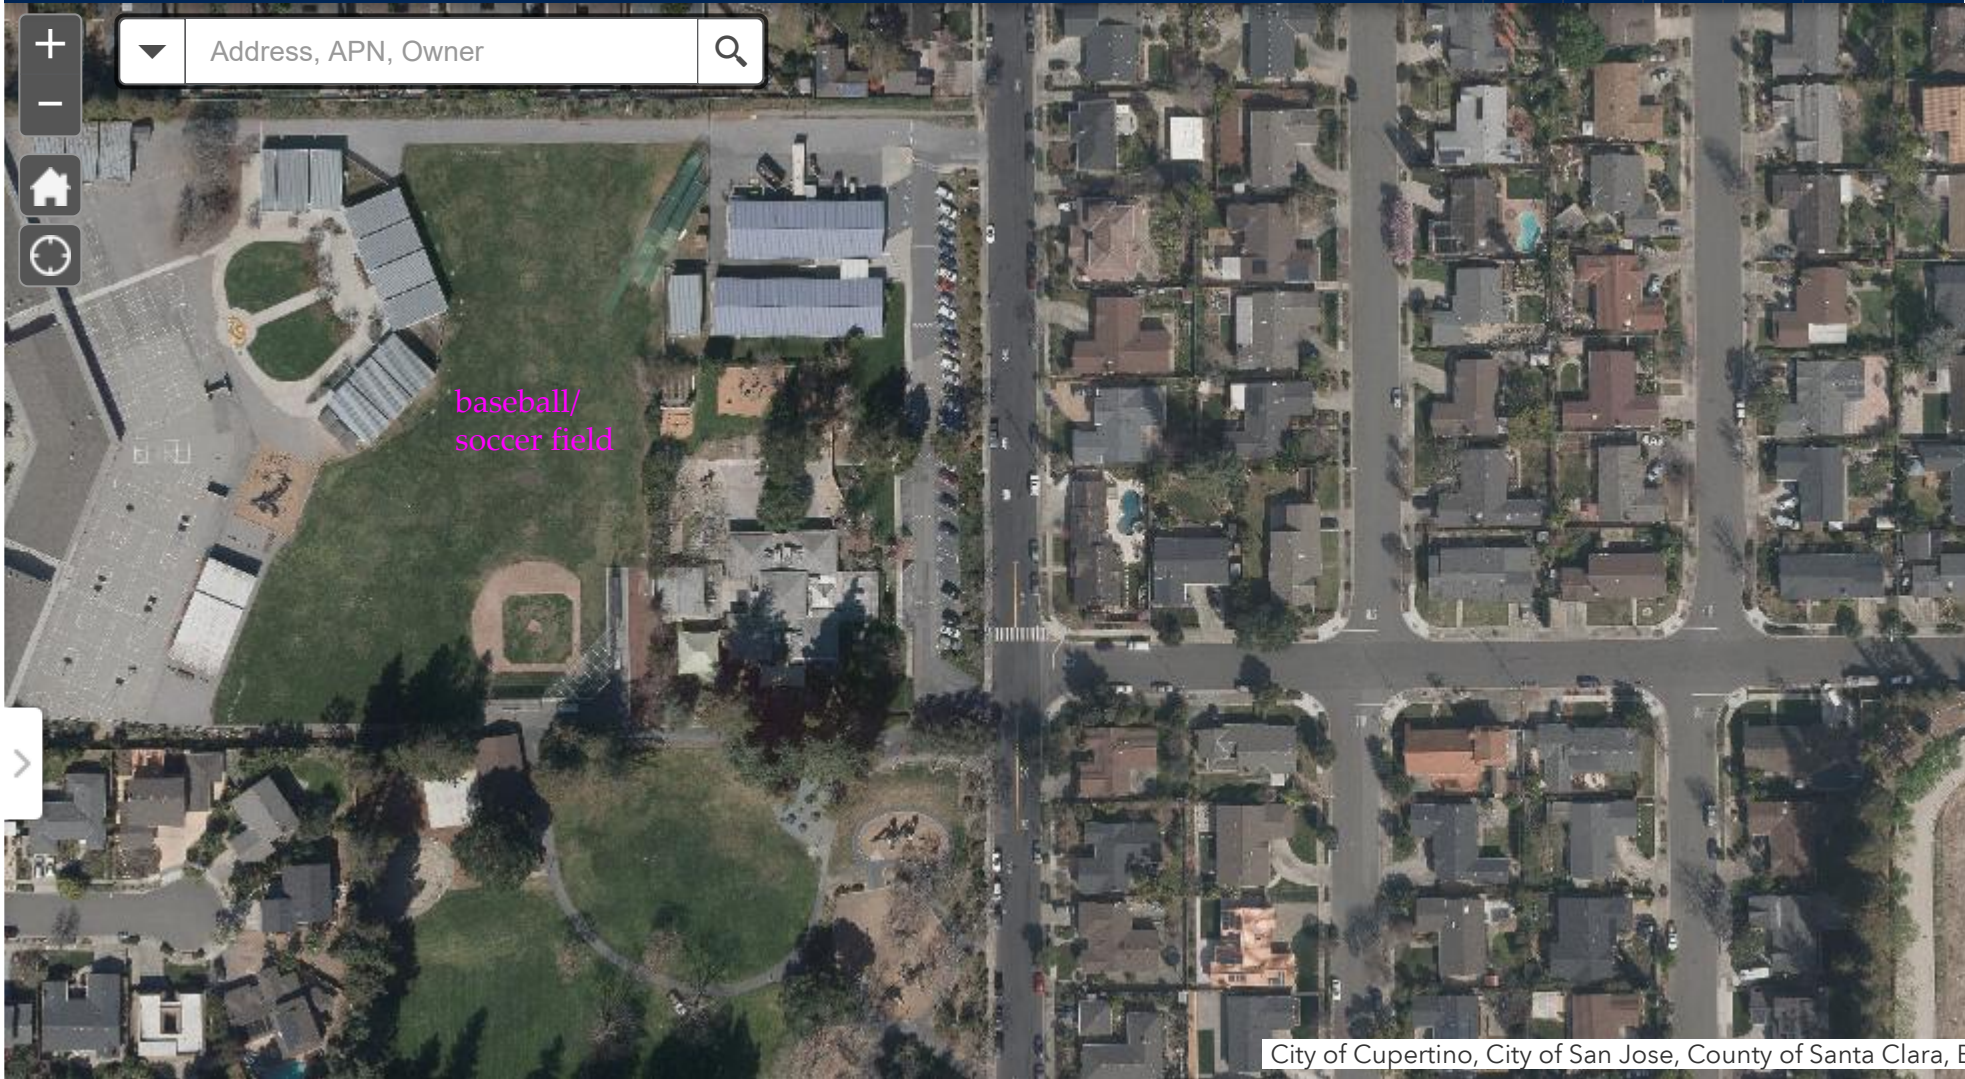

▼ Address, APN, Owner 🔍

baseball/
soccer field

City of Cupertino, City of San Jose, County of Santa Clara, E

200ft

-122.019 37.327 Degrees