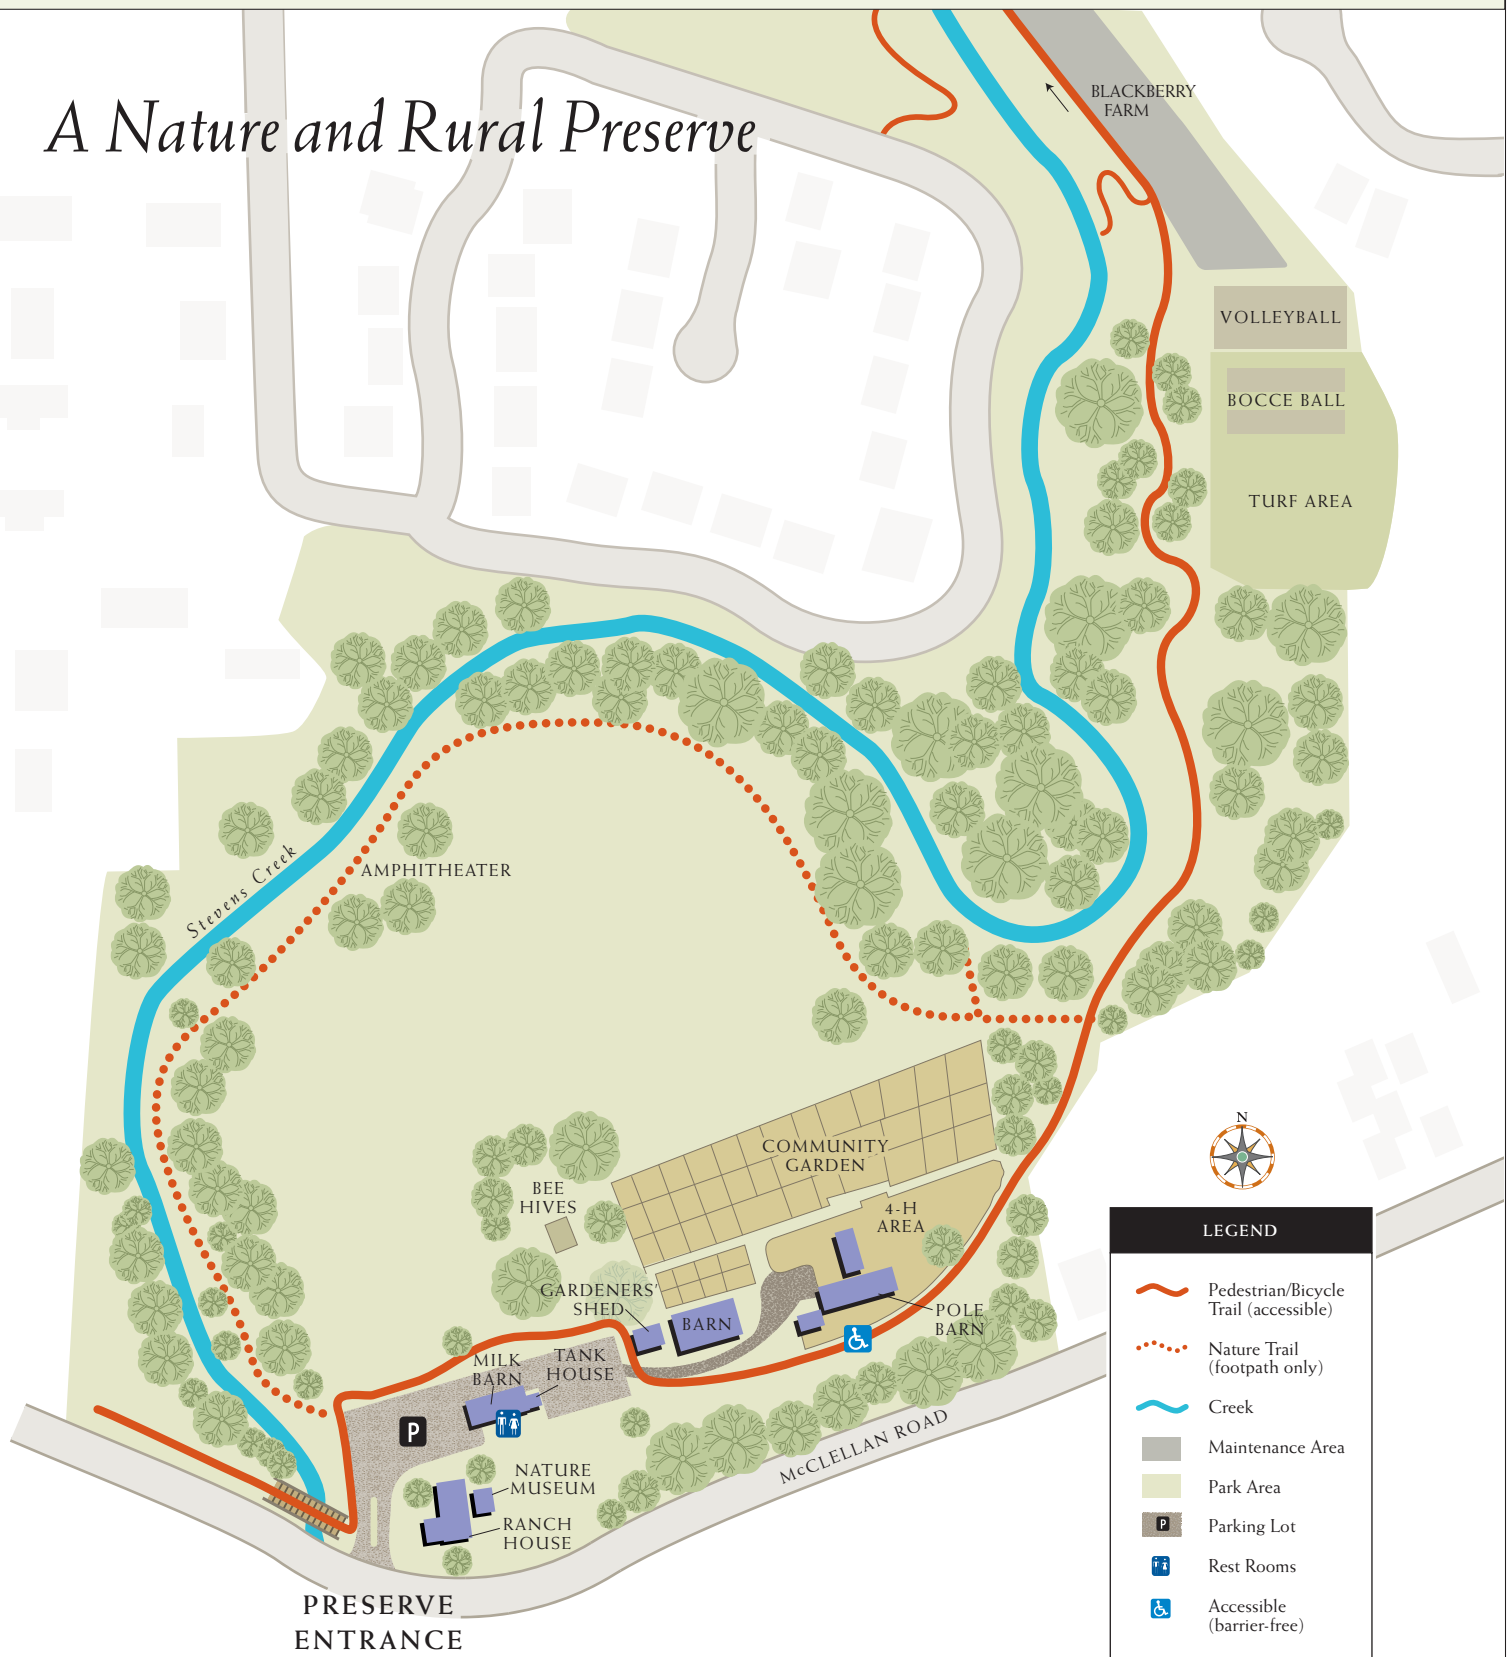

McCLELLAN RANCH PRESERVE

A Nature and Rural Preserve

LEGEND

- Pedestrian/Bicycle Trail (accessible)
- Nature Trail (footpath only)
- Creek
- Maintenance Area
- Park Area
- Parking Lot
- Rest Rooms
- Accessible (barrier-free)

Map not to scale