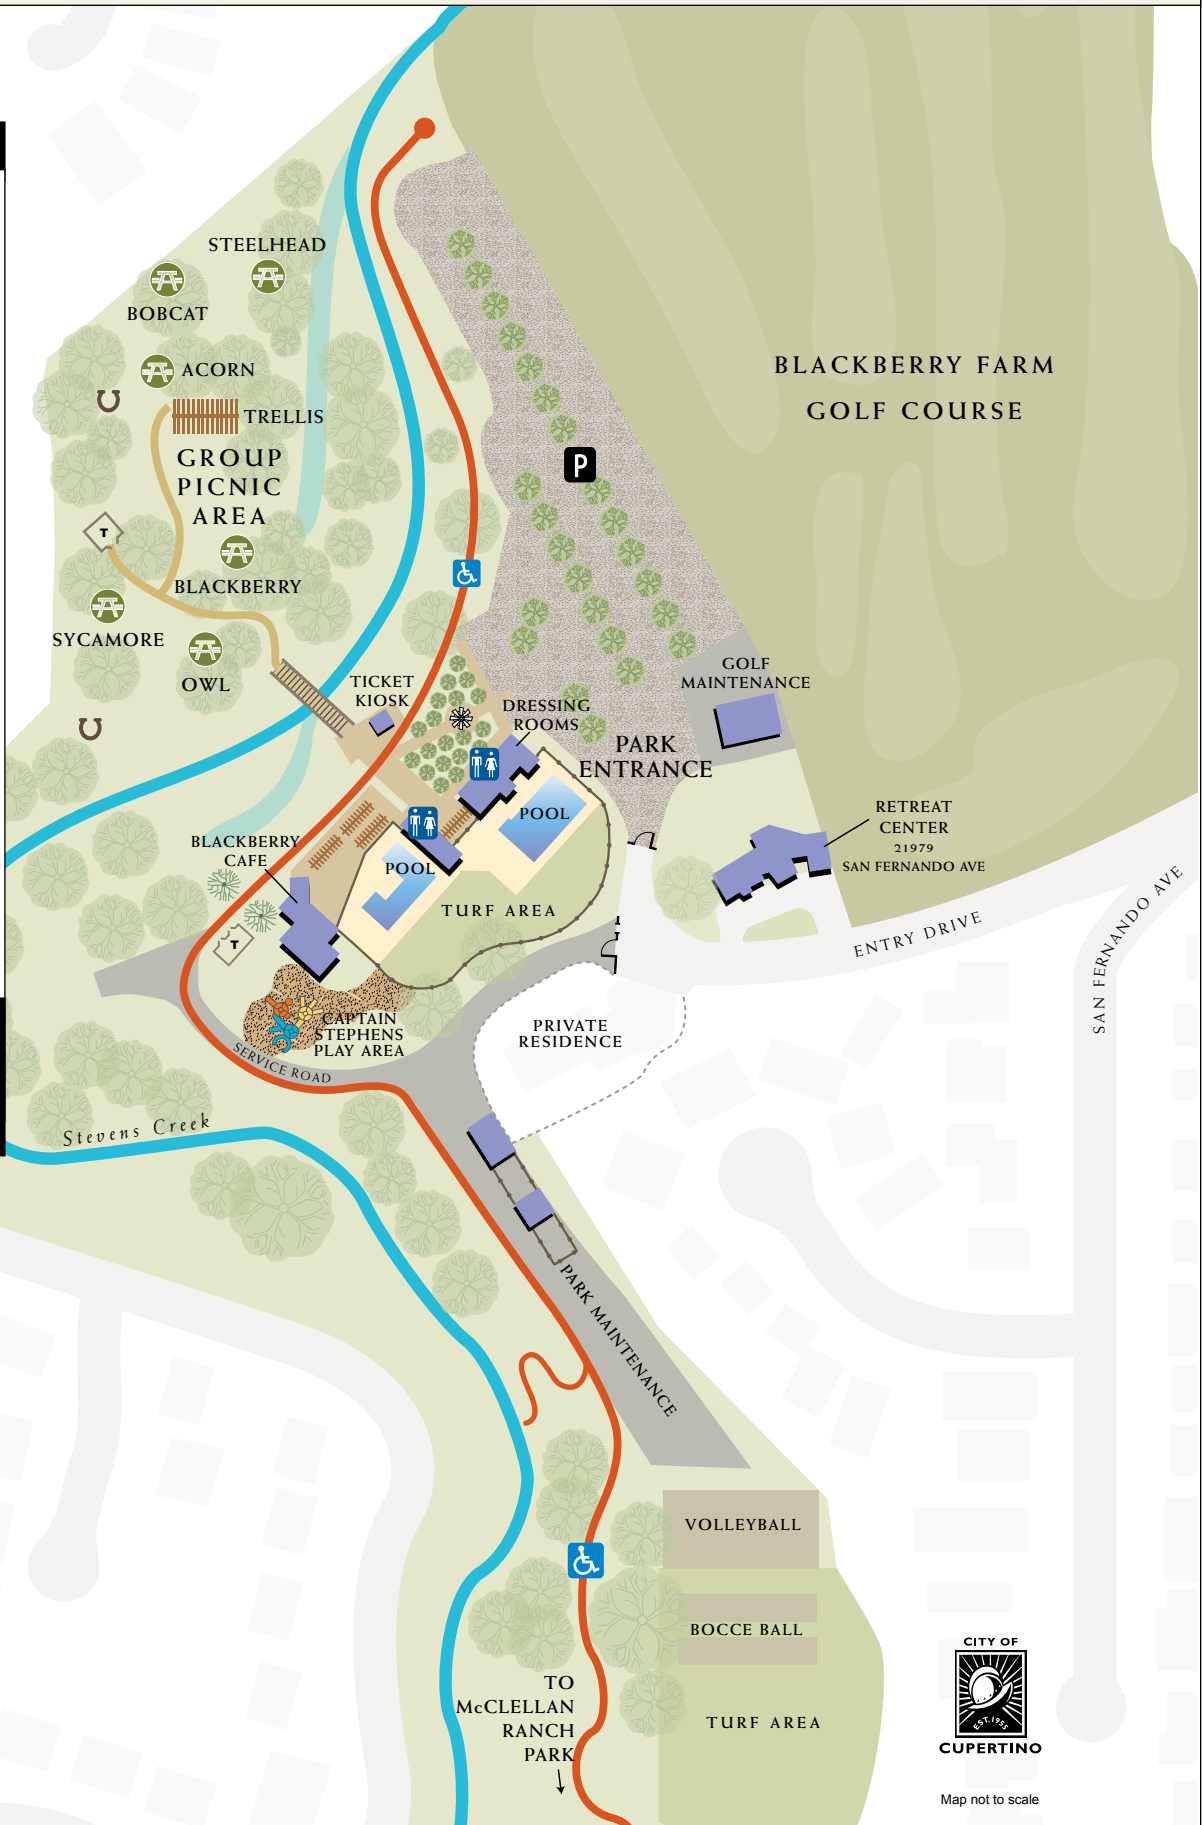

# BLACKBERRY FARM

**LEGEND**

- Pedestrian/Bicycle Trail (accessible)
- Creek
- Service Access
- Maintenance Area
- Park Area
- Backwater
- Parking Lot
- Golf Course
- Private Property
- Rest Rooms
- Accessible (barrier-free)
- Trash Enclosure
- Horseshoe Pit
- Group Picnic Area
- Windmill

STEVENS CREEK TRAIL

Map not to scale