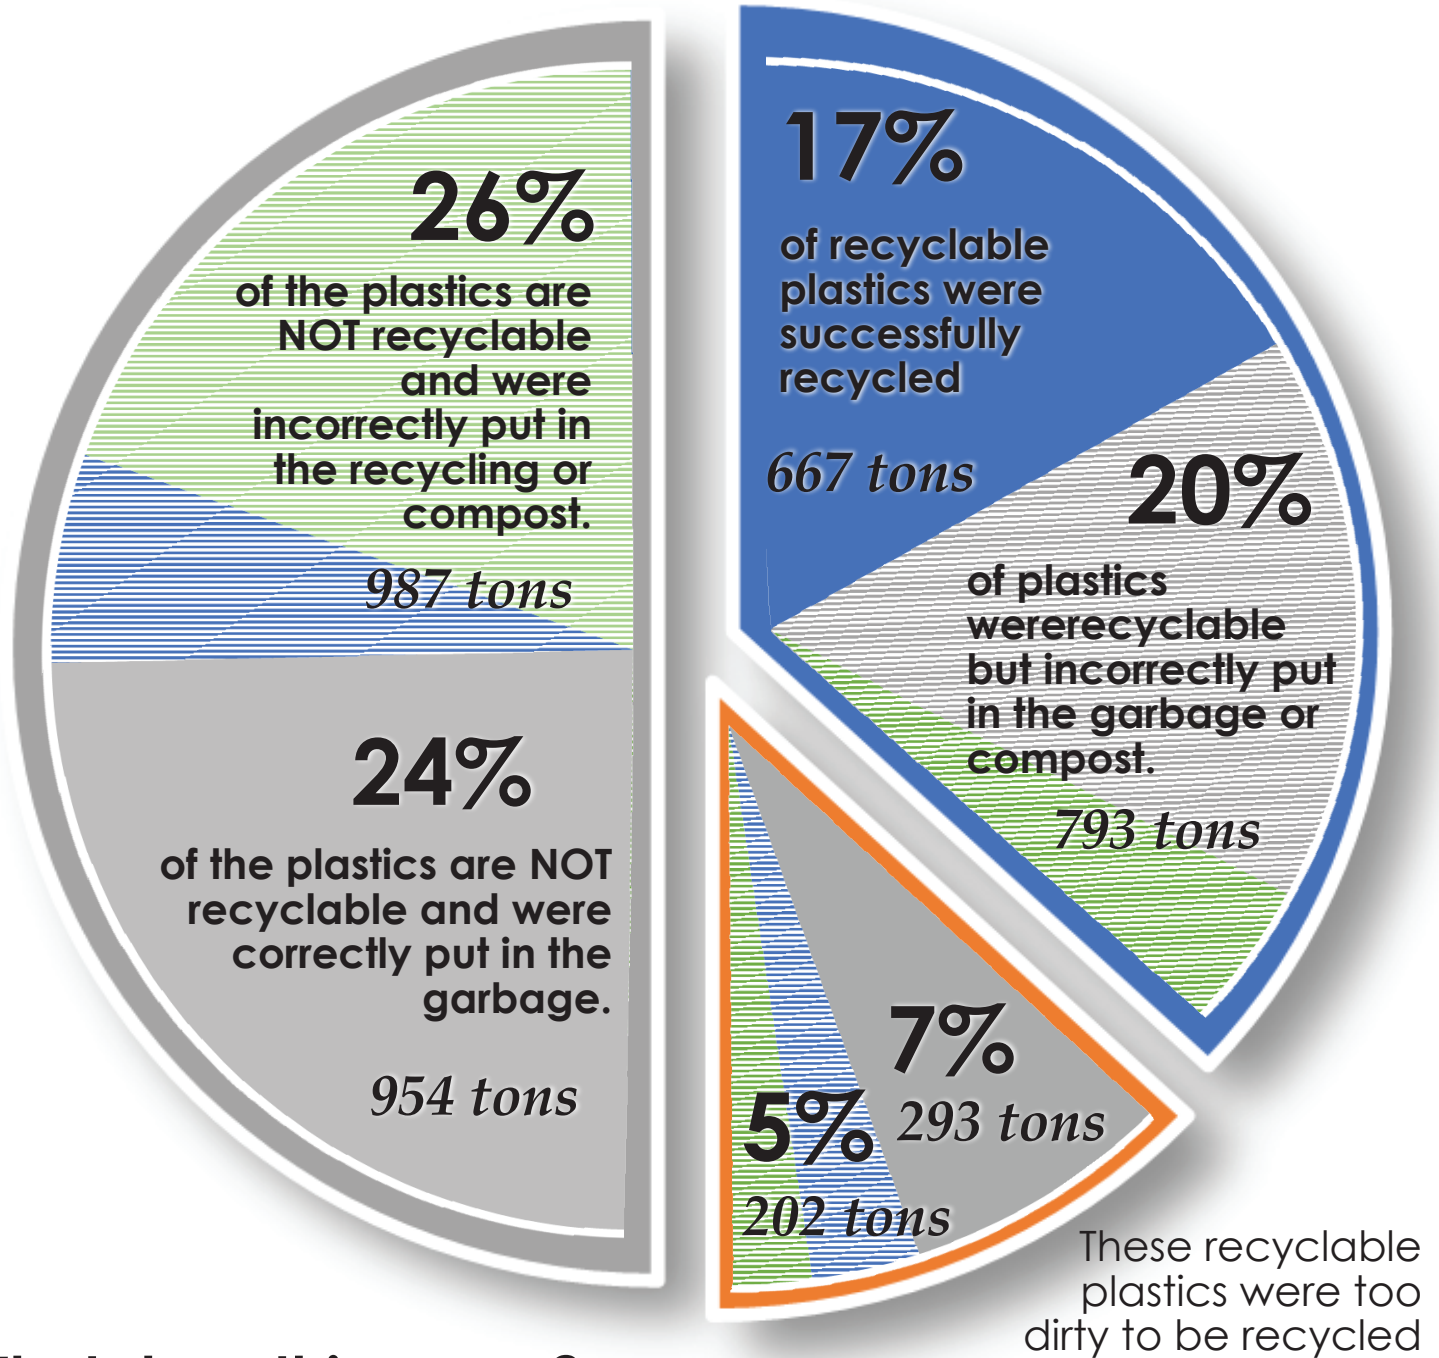

13.4% 490 tons of plastic

Businesses & Commercial

14,944 tons of all waste

14% 2,094 tons of plastic

3,909 tons of plastic waste annually

How is it sorted?

What does this mean?

- Half of the plastic items thrown away in Cupertino are NOT recyclable.
- 26% of plastics are incorrectly “wishcycled” into the blue or green carts.
- 33% of the plastics could be recycled if clean and sorted correctly.