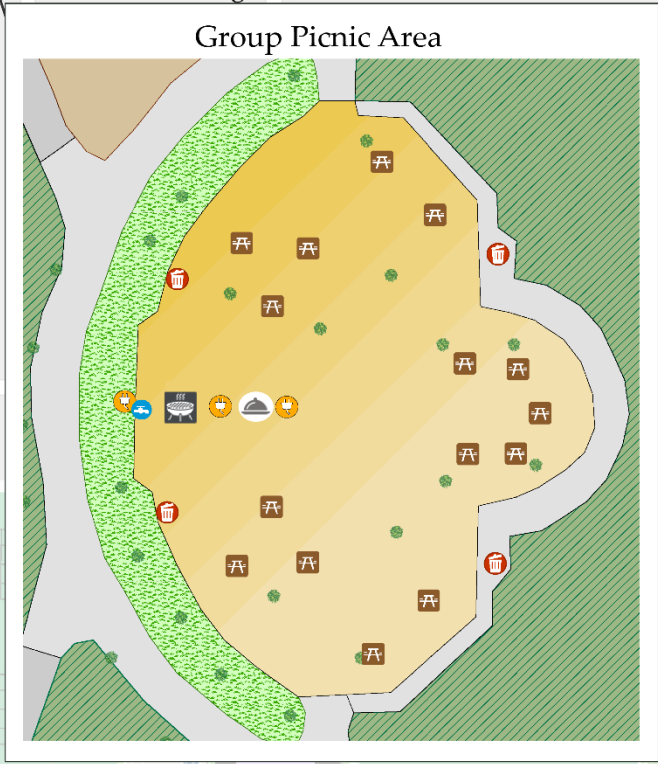

Memorial Park

21121 Stevens Creek Blvd
Cupertino, CA 95014

- | | | |
|------------|----------------------|---------------------------|
| Restroom | Bleachers | Sink |
| Playground | Drinking Fountain | Trash Can |
| BBQ | Informational Box | Serving Table |
| Large BBQ | Memorial Plaque | Handicap Parking |
| Bench | Mutt Mitts Dispenser | Parking |
| Bike Rack | Picnic Table | Permit Parking |
| | Power Outlet | * Reservable Areas |