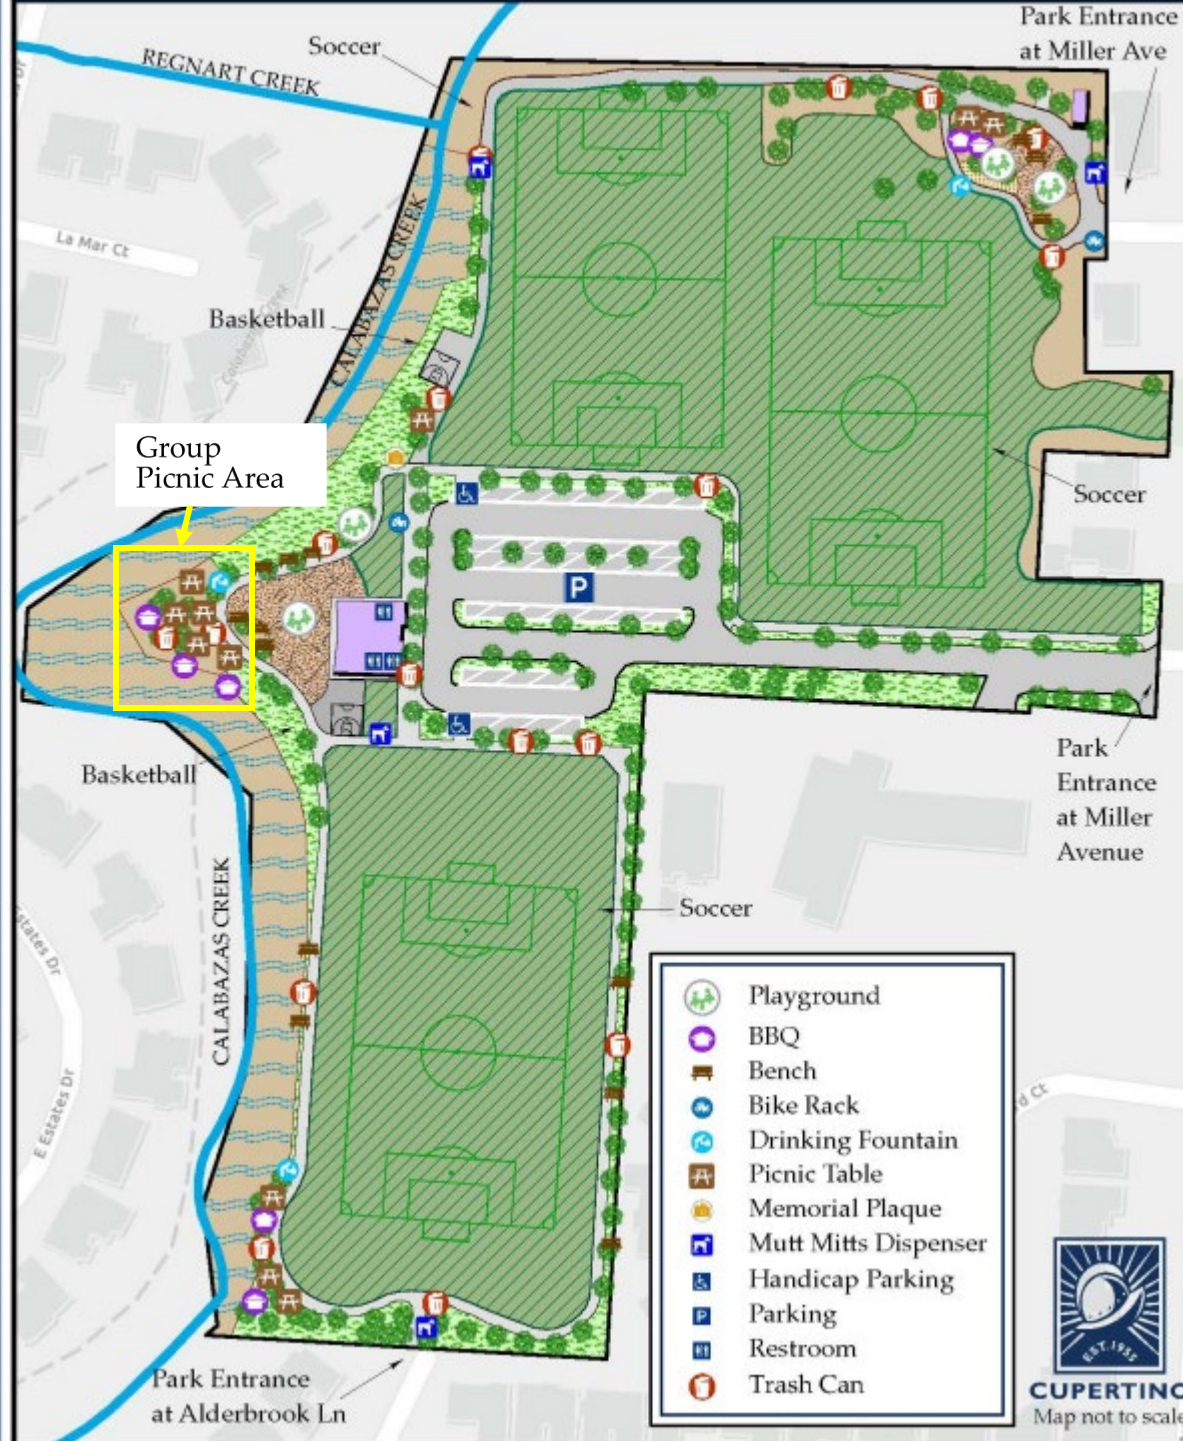

# Creekside Park

- |  |                      |
|--|----------------------|
|  | Playground           |
|  | BBQ                  |
|  | Bench                |
|  | Bike Rack            |
|  | Drinking Fountain    |
|  | Picnic Table         |
|  | Memorial Plaque      |
|  | Mutt Mitts Dispenser |
|  | Handicap Parking     |
|  | Parking              |
|  | Restroom             |
|  | Trash Can            |