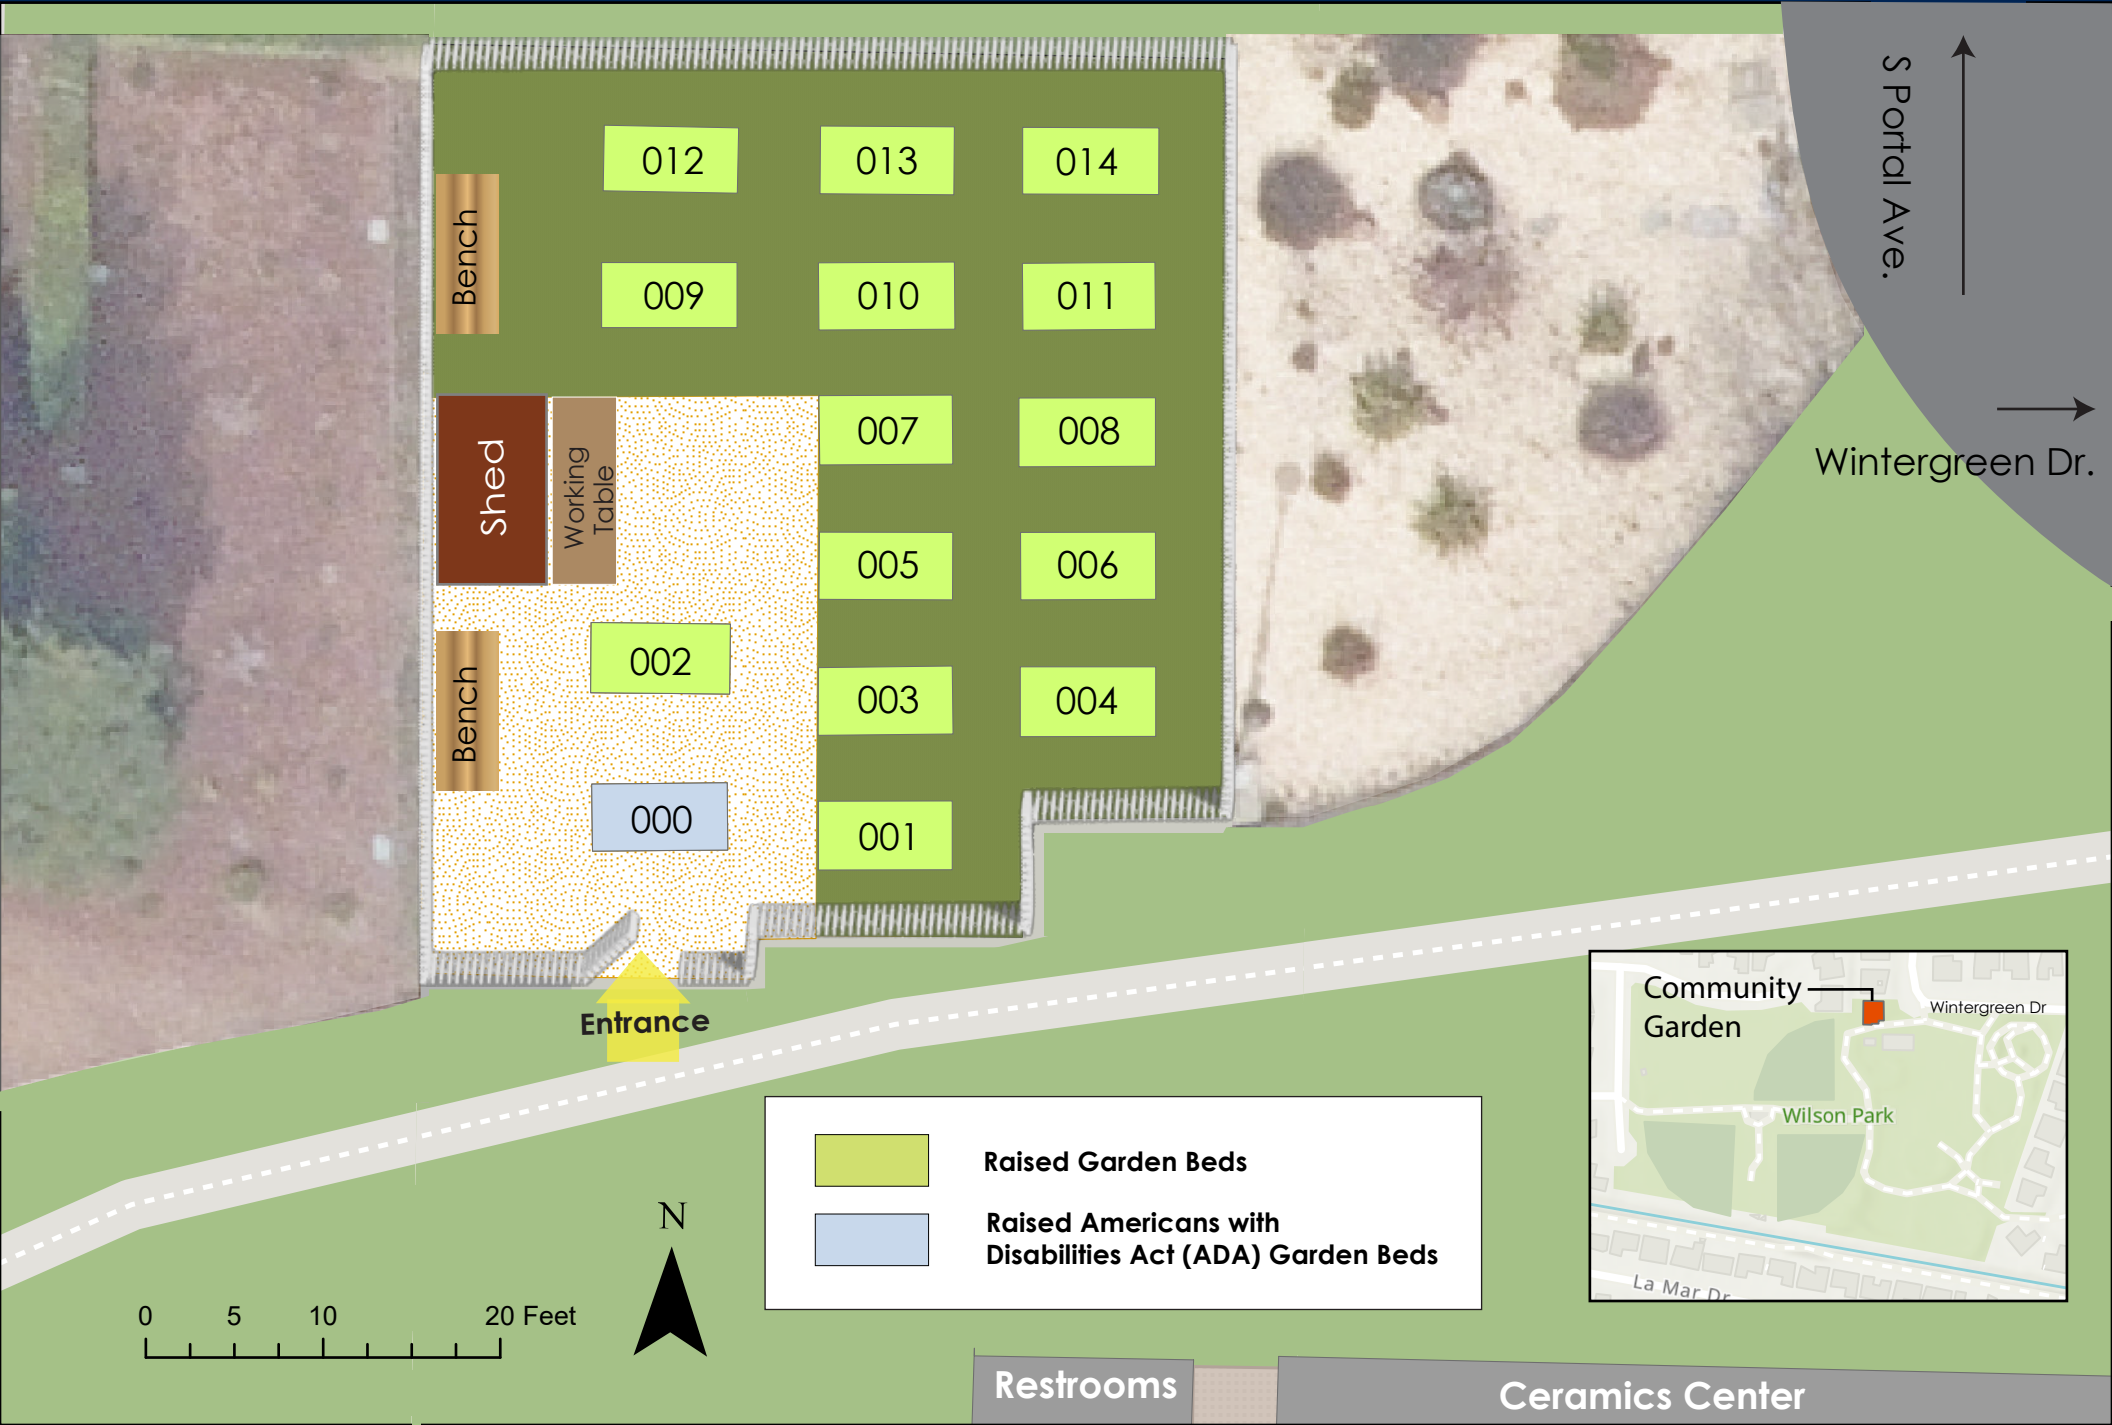

Wilson Community Garden

19784 Wintergreen Drive
Cupertino, CA 95014

Restrooms

Ceramics Center