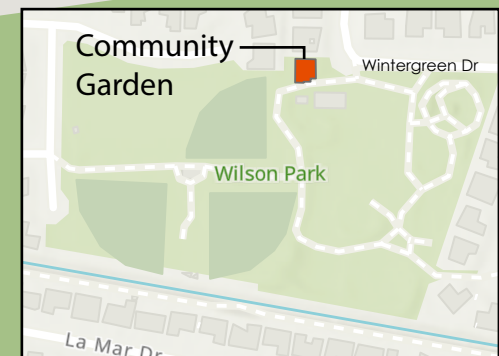

Wilson Community Garden

19784 Wintergreen Drive
Cupertino, CA 95014

Restrooms

Ceramics Center